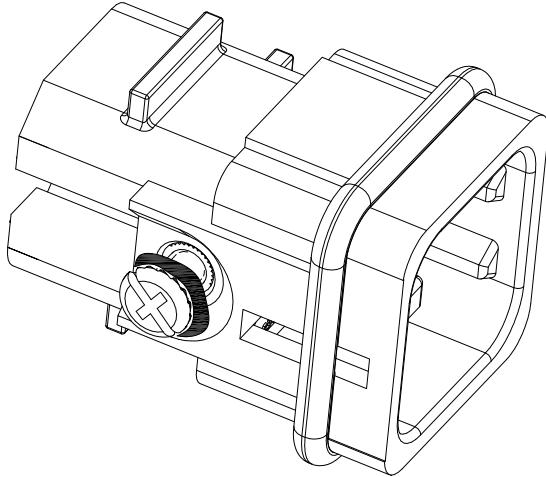

M3x6

Seal

21

21

15.9

31.7

 All Dimensions in mm Original Size DIN A4	Date 2019-05-14	Drawing No. TC9732872	Rev. A00	Scale 2:1
	Part No. 10 31 008 2100	Created by Shuxu Huang	Checked by Yiyi Luo	Page 1/1
 InKonn® InKonn (Suzhou) Electric Technology Co.,Ltd.		Type Name ID-008-CM		